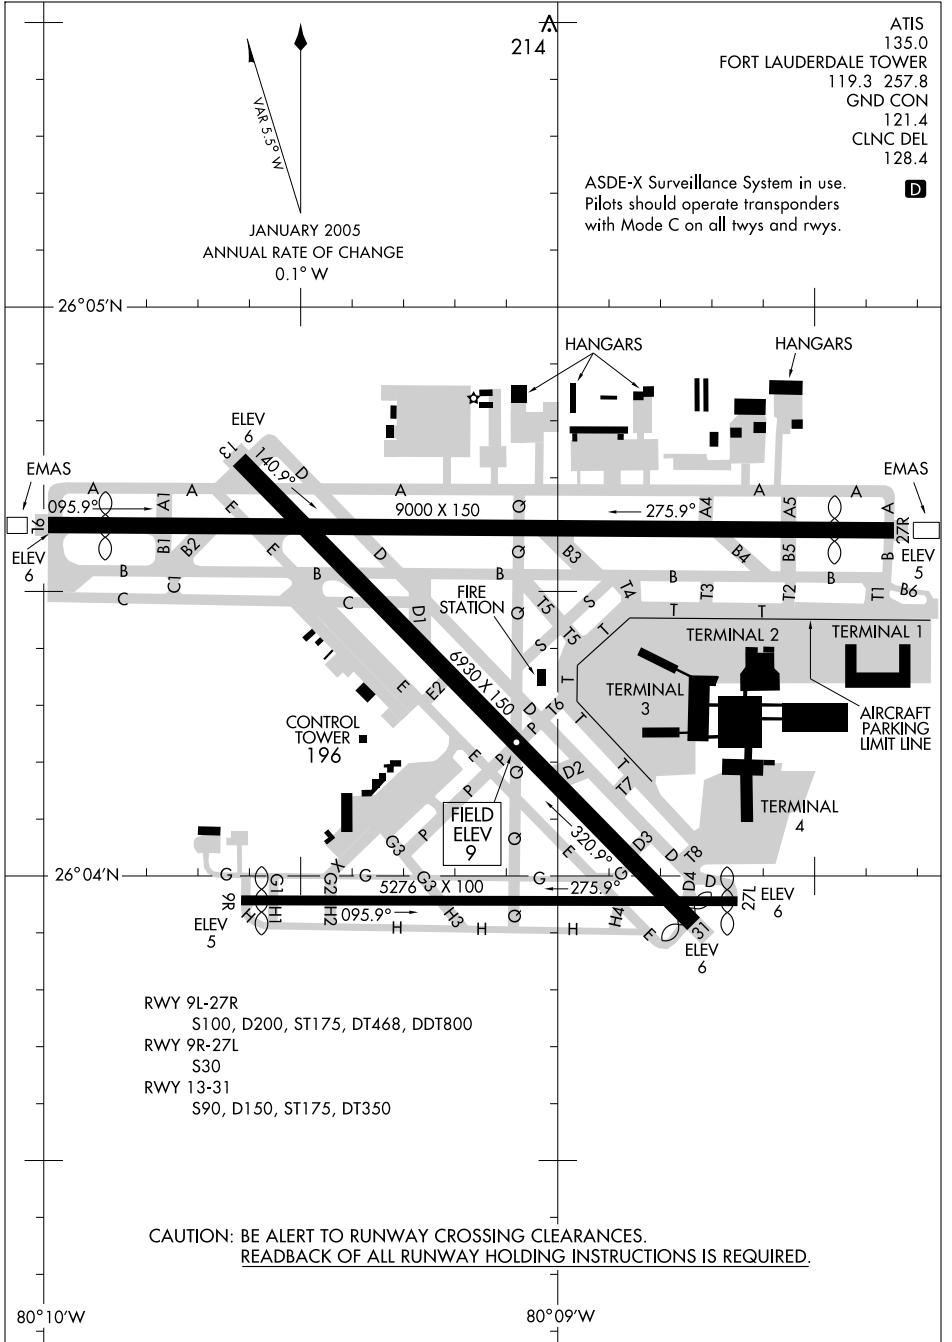

AIRPORT DIAGRAM

FORT LAUDERDALE-HOLLYWOOD INTL (FLL)
FORT LAUDERDALE, FLORIDA

AL-744 (FAA)

SE-3, 11 FEB 2010 to 11 MAR 2010

SE-3, 11 FEB 2010 to 11 MAR 2010

AIRPORT DIAGRAM

FORT LAUDERDALE, FLORIDA
FORT LAUDERDALE-HOLLYWOOD INTL (FLL)